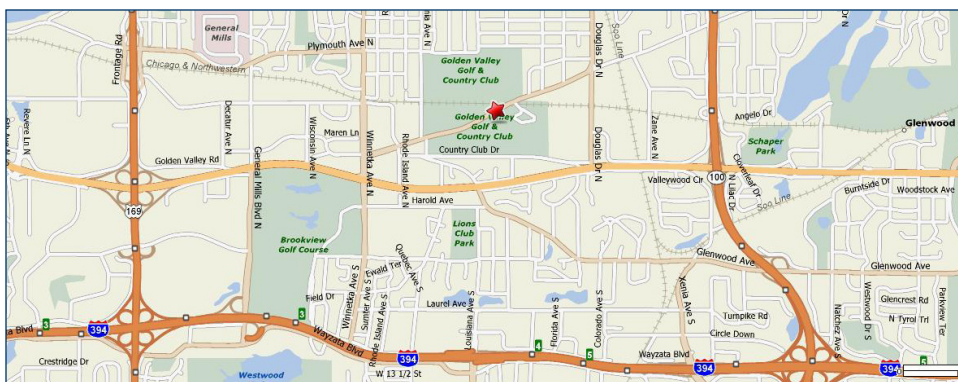

RJF AGENCIES

...an Assurex Global Partner

Creative Management of Risk

Golden Valley Country Club Driving Directions

Address:
7001 Golden Valley Road
Golden Valley, MN 55427

Phone:
(763) 732-4100

INTEGRITY.

PEOPLE.

KNOWLEDGE.

RESOURCES.

From the East:

I-394 to Highway 100. North to Highway 55. West to Douglas Drive (stoplight). Turn right on Douglas to Golden Valley Road (2nd light). Turn left on Golden Valley Road. Proceed approximately 1/3 mile. Entrance to the clubhouse is on the left. This is before the railroad tracks.

From the West:

Highway 55 East to Winnetka Avenue. Go north (left) on Winnetka Avenue to Golden Valley Road (stoplight). Turn right and follow for approximately one mile. Entrance is on the right after the railroad tracks.

From the South:

Highway 494 West to highway 100. Go north on highway 100 to highway 55 west. Take right on Douglas to Golden Valley Road (2nd light). Take left on Golden Valley Road. Proceed approximately 1/3 mile. Entrance to clubhouse on left. This is before the Railroad Tracks.

From the North:

Highway 100 south to Highway 55 Go west on Hwy. 55 to Douglas Drive (stoplight). Turn right on Douglas to Golden Valley Road (2nd light). Turn left on Golden Valley Road. Proceed approximately 1/3 mile. Entrance to the clubhouse is on the left. This is before the railroad tracks.